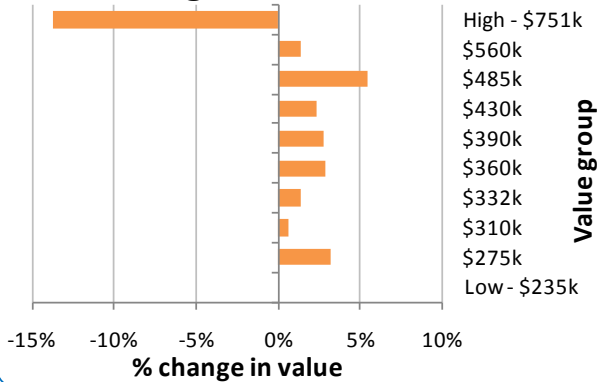

Tauranga District