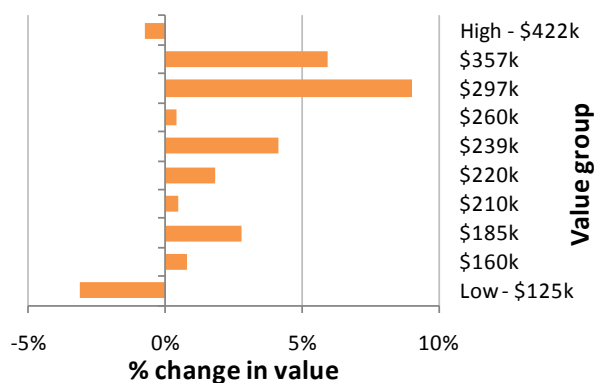

Timaru District