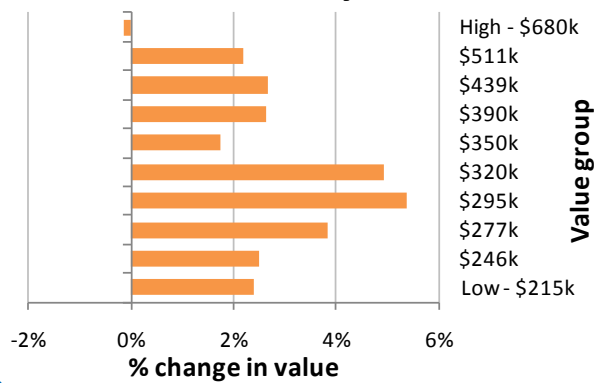

Christchurch City