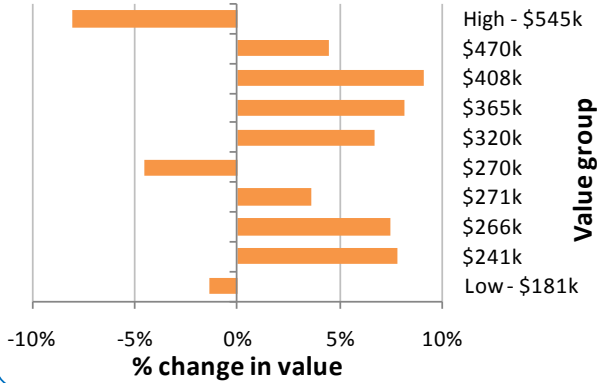

Napier City