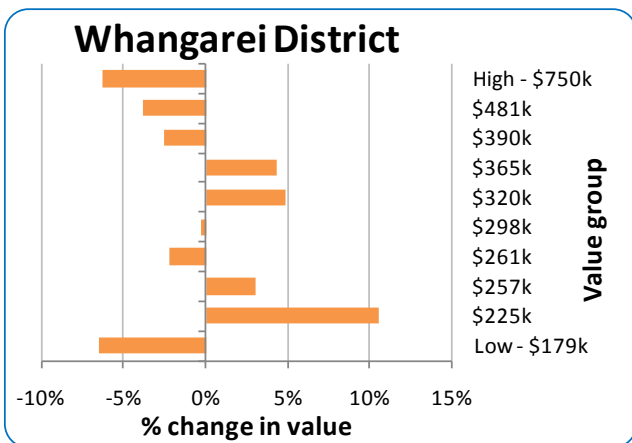

Property value change since the market low

House prices have been rising steadily since earlier this year when they reached their low. According to our house price index values across the main urban areas are now 5.4% higher than they were in April 2009. But these increases in value aren't occurring equally across the market. We've looked at each of the Territorial Local Authorities to see how house prices have changed in recent months from the top end of the market through to the bottom end.

For each area, every house was sorted into one of ten groups based on that house's latest capital value. The top group contains the most expensive 10% of houses, and the bottom group has the least expensive 10%. The median sales price was calculated for each of these ten groups for the first quarter of 2009 (January to March) and then again for the third quarter of 2009 (July to September) and the percentage change measured. Note that this is for houses only, so doesn't include apartments or flats like our monthly index stats do.

If there are insufficient sales in an area then the results are not shown. This is particularly the case in many of the more rural areas where there are fewer houses and low turnover.

Auckland City

Manukau City