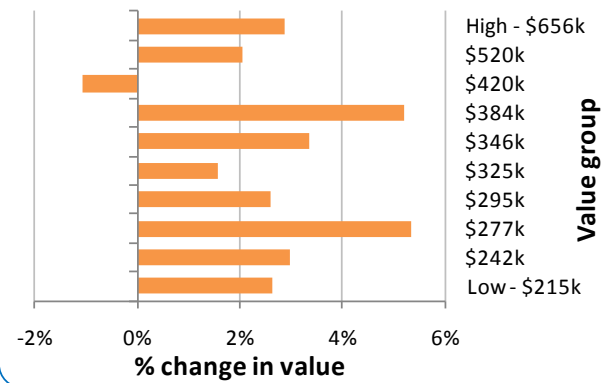

Property value change since the market low

House prices have been rising steadily since earlier this year when they reached their low. According to our house price index values across the main urban areas are now 5.4% higher than they were in April 2009. But these increases in value aren't occurring equally across the market. We've looked at each of the Territorial Local Authorities to see how house prices have changed in recent months from the top end of the market through to the bottom end.

Kapiti Coast District

Upper Hutt City

Hutt City

Porirua City

Wellington City

Tasman District

Nelson City

Marlborough District