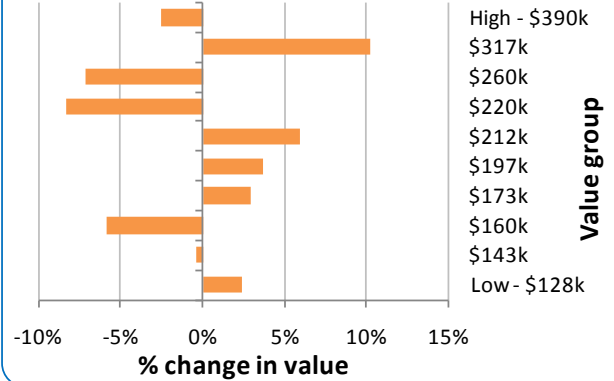

Property value change since the market low

House prices have been rising steadily since earlier this year when they reached their low. According to our house price index values across the main urban areas are now 5.4% higher than they were in April 2009. But these increases in value aren't occurring equally across the market. We've looked at each of the Territorial Local Authorities to see how house prices have changed in recent months from the top end of the market through to the bottom end.

Tauranga District

Rotorua District

Napier City

Hastings District

New Plymouth District

Wanganui District

Palmerston North City

Horowhenua District