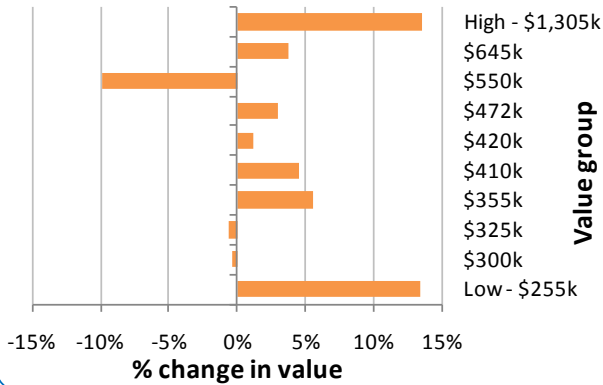

Thames Coromandel District