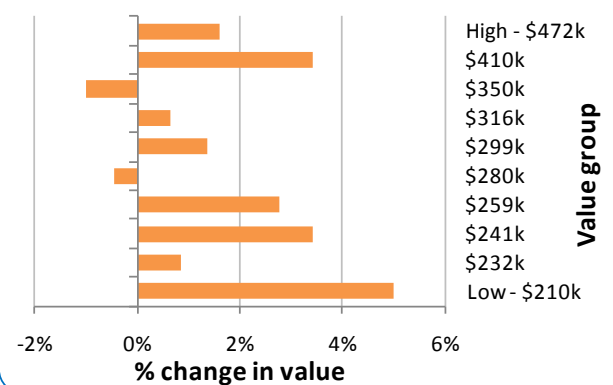

Waimakariri District