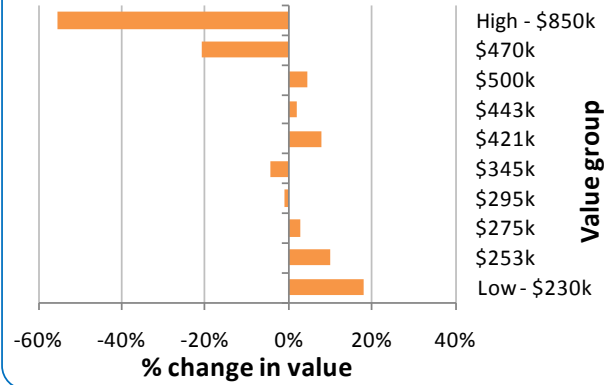

Property value change since the market low

House prices have been rising steadily since earlier this year when they reached their low. According to our house price index values across the main urban areas are now 5.4% higher than they were in April 2009. But these increases in value aren't occurring equally across the market. We've looked at each of the Territorial Local Authorities to see how house prices have changed in recent months from the top end of the market through to the bottom end.

If there are insufficient sales in an area then the results are not shown. This is particularly the case in many of the more rural areas where there are fewer houses and low turnover.

Auckland City

Manukau City

Papakura District

Franklin District

Thames Coromandel District

Matamata Piako District

Hamilton City

Waipa District

Taupo District

Western Bay of Plenty District