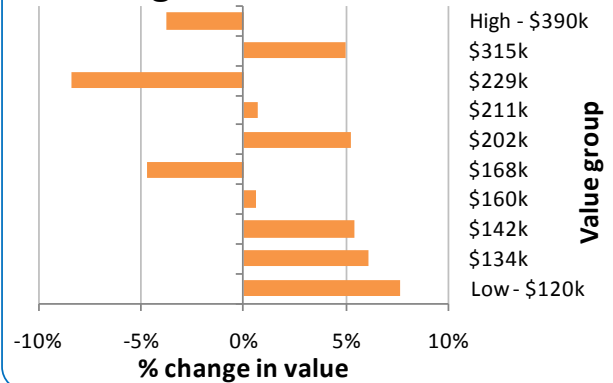

Property value change since the market low

House prices have been rising steadily since earlier this year when they reached their low. According to our house price index values across the main urban areas are now 5.4% higher than they were in April 2009. But these increases in value aren't occurring equally across the market. We've looked at each of the Territorial Local Authorities to see how house prices have changed in recent months from the top end of the market through to the bottom end.

Tauranga District

Rotorua District

Napier City

Hastings District

New Plymouth District

Wanganui District

Palmerston North City

Horowhenua District