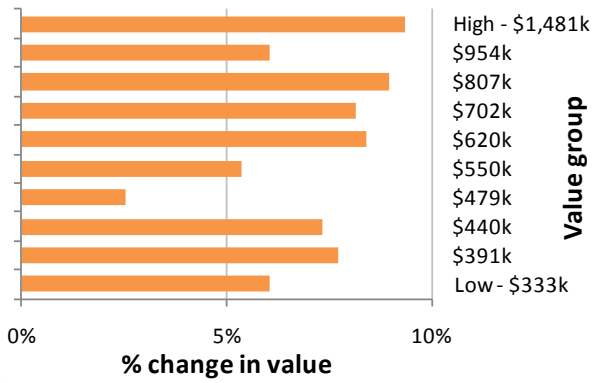

Property value change since the market low

House prices have been rising steadily since earlier this year when they reached their low. According to our house price index values across the main urban areas are now 5.4% higher than they were in April 2009. But these increases in value aren't occurring equally across the market. We've looked at each of the Territorial Local Authorities to see how house prices have changed in recent months from the top end of the market through to the bottom end.

For each area, every house was sorted into one of ten groups based on that house's latest capital value. The top group contains the most expensive 10% of houses, and the bottom group has the least expensive 10%. The median sales price was calculated for each of these ten groups for the first quarter of 2009 (January to March) and then again for the third quarter of 2009 (July to September) and the percentage change measured. Note that this is for houses only, so doesn't include apartments or flats like our monthly index stats do.

If there are insufficient sales in an area then the results are not shown. This is particularly the case in many of the more rural areas where there are fewer houses and low turnover.

Auckland City

Manukau City