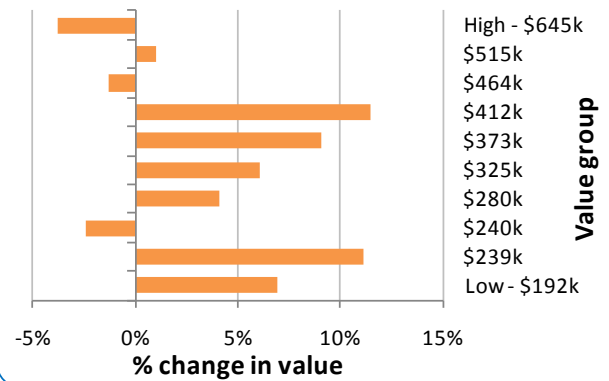

Property value change since the market low

House prices have been rising steadily since earlier this year when they reached their low. According to our house price index values across the main urban areas are now 5.4% higher than they were in April 2009. But these increases in value aren't occurring equally across the market. We've looked at each of the Territorial Local Authorities to see how house prices have changed in recent months from the top end of the market through to the bottom end.

Kapiti Coast District

Upper Hutt City

Hutt City

Porirua City

Wellington City

Tasman District

Nelson City

Marlborough District