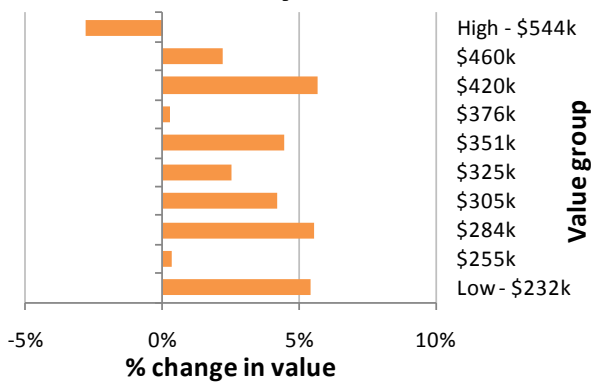

Property value change since the market low

House prices have been rising steadily since earlier this year when they reached their low. According to our house price index values across the main urban areas are now 5.4% higher than they were in April 2009. But these increases in value aren't occurring equally across the market. We've looked at each of the Territorial Local Authorities to see how house prices have changed in recent months from the top end of the market through to the bottom end.

If there are insufficient sales in an area then the results are not shown. This is particularly the case in many of the more rural areas where there are fewer houses and low turnover.

Auckland City

Manukau City

Papakura District

Franklin District

Thames Coromandel District

Matamata Piako District

Hamilton City

Waipa District

Taupo District

Western Bay of Plenty District