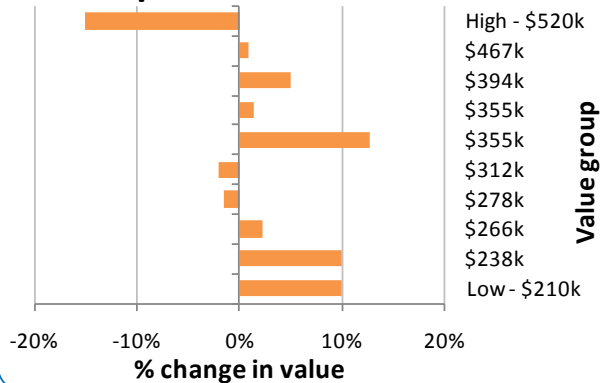

Property value change since the market low

House prices have been rising steadily since earlier this year when they reached their low. According to our house price index values across the main urban areas are now 5.4% higher than they were in April 2009. But these increases in value aren't occurring equally across the market. We've looked at each of the Territorial Local Authorities to see how house prices have changed in recent months from the top end of the market through to the bottom end.

If there are insufficient sales in an area then the results are not shown. This is particularly the case in many of the more rural areas where there are fewer houses and low turnover.

Auckland City

Manukau City

Papakura District

Franklin District

Thames Coromandel District

Matamata Piako District

Hamilton City

Waipa District

Taupo District

Western Bay of Plenty District