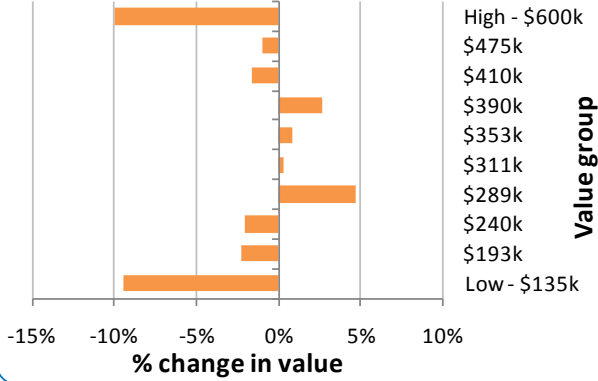

Property value change since the market low

House prices have been rising steadily since earlier this year when they reached their low. According to our house price index values across the main urban areas are now 5.4% higher than they were in April 2009. But these increases in value aren't occurring equally across the market. We've looked at each of the Territorial Local Authorities to see how house prices have changed in recent months from the top end of the market through to the bottom end.

If there are insufficient sales in an area then the results are not shown. This is particularly the case in many of the more rural areas where there are fewer houses and low turnover.

Auckland City

Manukau City

Papakura District

Franklin District

Thames Coromandel District

Matamata Piako District

Hamilton City

Waipa District

Taupo District

Western Bay of Plenty District