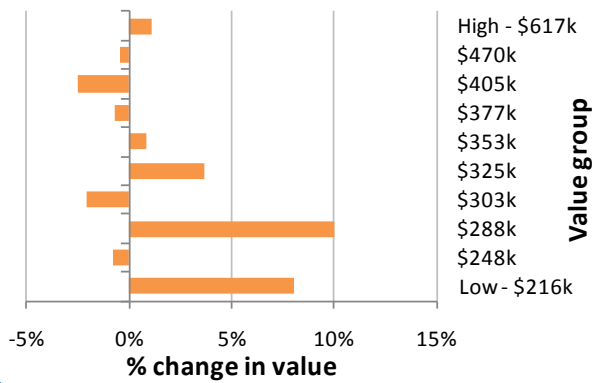

Papakura District