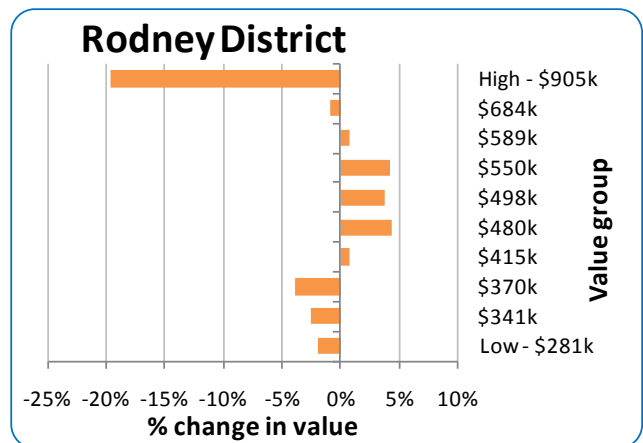

Property value change since the market low

House prices have been rising steadily since earlier this year when they reached their low. According to our house price index values across the main urban areas are now 5.4% higher than they were in April 2009. But these increases in value aren't occurring equally across the market. We've looked at each of the Territorial Local Authorities to see how house prices have changed in recent months from the top end of the market through to the bottom end.

For each area, every house was sorted into one of ten groups based on that house's latest capital value. The top group contains the most expensive 10% of houses, and the bottom group has the least expensive 10%. The median sales price was calculated for each of these ten groups for the first quarter of 2009 (January to March) and then again for the third quarter of 2009 (July to September) and the percentage change measured. Note that this is for houses only, so doesn't include apartments or flats like our monthly index stats do.

If there are insufficient sales in an area then the results are not shown. This is particularly the case in many of the more rural areas where there are fewer houses and low turnover.

Auckland City

Manukau City