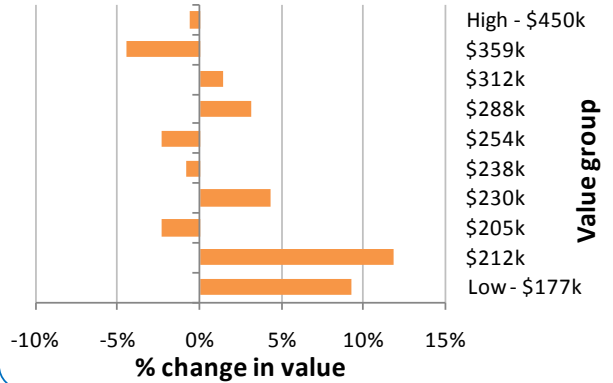

Ashburton District