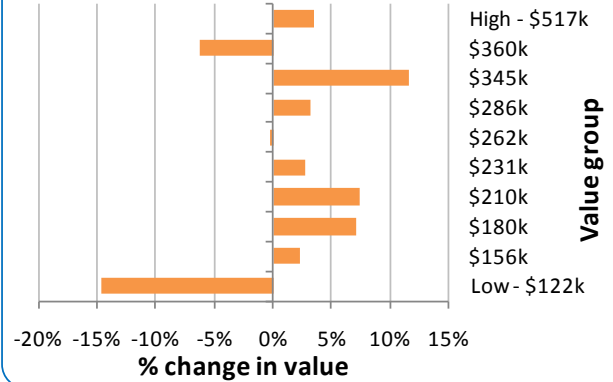

Rotorua District