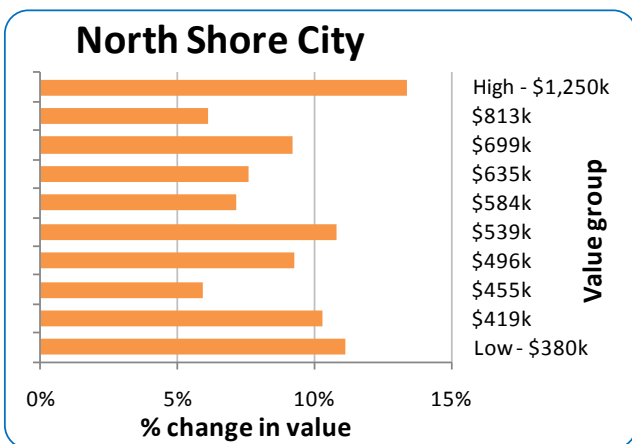

Property value change since the market low

House prices have been rising steadily since earlier this year when they reached their low. According to our house price index values across the main urban areas are now 5.4% higher than they were in April 2009. But these increases in value aren't occurring equally across the market. We've looked at each of the Territorial Local Authorities to see how house prices have changed in recent months from the top end of the market through to the bottom end.

For each area, every house was sorted into one of ten groups based on that house's latest capital value. The top group contains the most expensive 10% of houses, and the bottom group has the least expensive 10%. The median sales price was calculated for each of these ten groups for the first quarter of 2009 (January to March) and then again for the third quarter of 2009 (July to September) and the percentage change measured. Note that this is for houses only, so doesn't include apartments or flats like our monthly index stats do.

If there are insufficient sales in an area then the results are not shown. This is particularly the case in many of the more rural areas where there are fewer houses and low turnover.

Auckland City

Manukau City