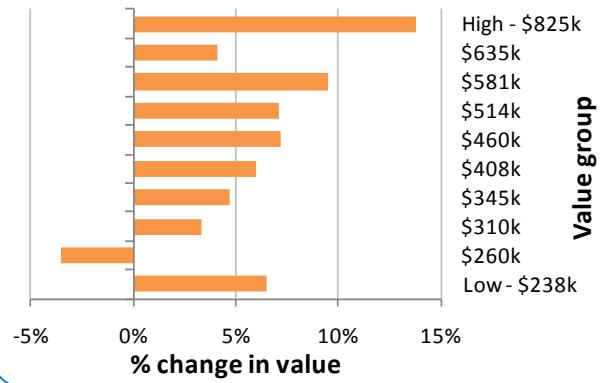

Property value change since the market low

House prices have been rising steadily since earlier this year when they reached their low. According to our house price index values across the main urban areas are now 5.4% higher than they were in April 2009. But these increases in value aren't occurring equally across the market. We've looked at each of the Territorial Local Authorities to see how house prices have changed in recent months from the top end of the market through to the bottom end.

For each area, every house was sorted into one of ten groups based on that house's latest capital value. The top group contains the most expensive 10% of houses, and the bottom group has the least expensive 10%. The median sales price was calculated for each of these ten groups for the first quarter of 2009 (January to March) and then again for the third quarter of 2009 (July to September) and the percentage change measured. Note that this is for houses only, so doesn't include apartments or flats like our monthly index stats do.

If there are insufficient sales in an area then the results are not shown. This is particularly the case in many of the more rural areas where there are fewer houses and low turnover.

Auckland City

Manukau City