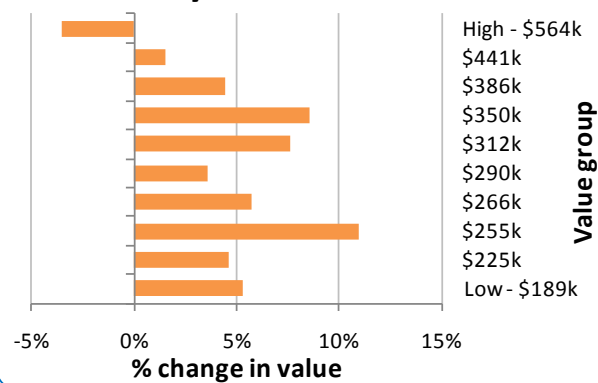

Property value change since the market low

House prices have been rising steadily since earlier this year when they reached their low. According to our house price index values across the main urban areas are now 5.4% higher than they were in April 2009. But these increases in value aren't occurring equally across the market. We've looked at each of the Territorial Local Authorities to see how house prices have changed in recent months from the top end of the market through to the bottom end.

Tauranga District

Rotorua District

Napier City

Hastings District

New Plymouth District

Wanganui District

Palmerston North City

Horowhenua District