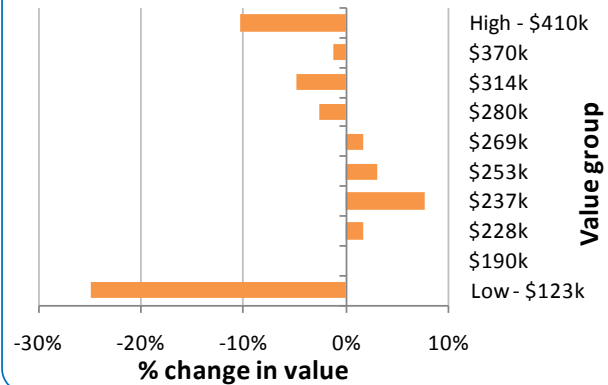

Property value change since the market low

House prices have been rising steadily since earlier this year when they reached their low. According to our house price index values across the main urban areas are now 5.4% higher than they were in April 2009. But these increases in value aren't occurring equally across the market. We've looked at each of the Territorial Local Authorities to see how house prices have changed in recent months from the top end of the market through to the bottom end.

If there are insufficient sales in an area then the results are not shown. This is particularly the case in many of the more rural areas where there are fewer houses and low turnover.

Auckland City

Manukau City

Papakura District

Franklin District

Thames Coromandel District

Matamata Piako District

Hamilton City

Waipa District

Taupo District

Western Bay of Plenty District