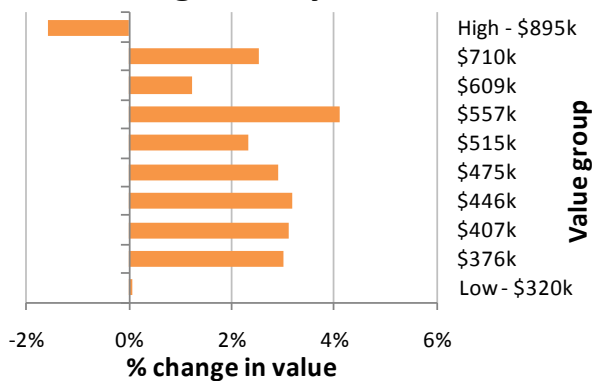

Property value change since the market low

House prices have been rising steadily since earlier this year when they reached their low. According to our house price index values across the main urban areas are now 5.4% higher than they were in April 2009. But these increases in value aren't occurring equally across the market. We've looked at each of the Territorial Local Authorities to see how house prices have changed in recent months from the top end of the market through to the bottom end.

Kapiti Coast District

Upper Hutt City

Hutt City

Porirua City

Wellington City

Tasman District

Nelson City

Marlborough District