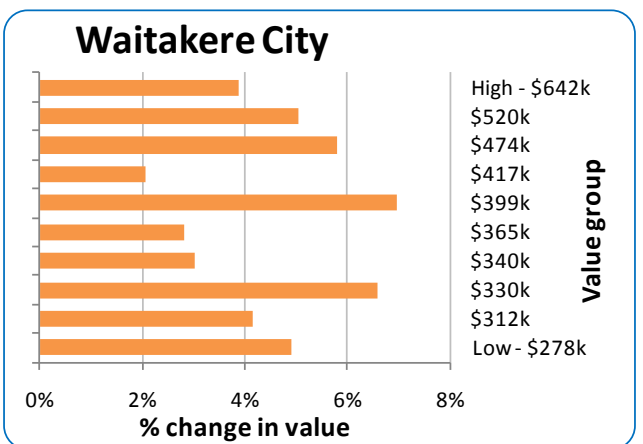

Property value change since the market low

House prices have been rising steadily since earlier this year when they reached their low. According to our house price index values across the main urban areas are now 5.4% higher than they were in April 2009. But these increases in value aren't occurring equally across the market. We've looked at each of the Territorial Local Authorities to see how house prices have changed in recent months from the top end of the market through to the bottom end.

For each area, every house was sorted into one of ten groups based on that house's latest capital value. The top group contains the most expensive 10% of houses, and the bottom group has the least expensive 10%. The median sales price was calculated for each of these ten groups for the first quarter of 2009 (January to March) and then again for the third quarter of 2009 (July to September) and the percentage change measured. Note that this is for houses only, so doesn't include apartments or flats like our monthly index stats do.

If there are insufficient sales in an area then the results are not shown. This is particularly the case in many of the more rural areas where there are fewer houses and low turnover.

Auckland City

Manukau City