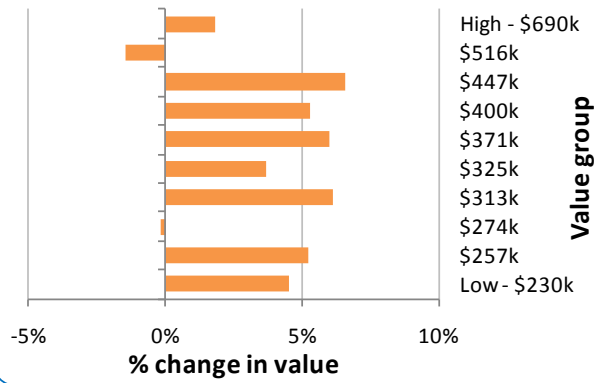

Tasman District