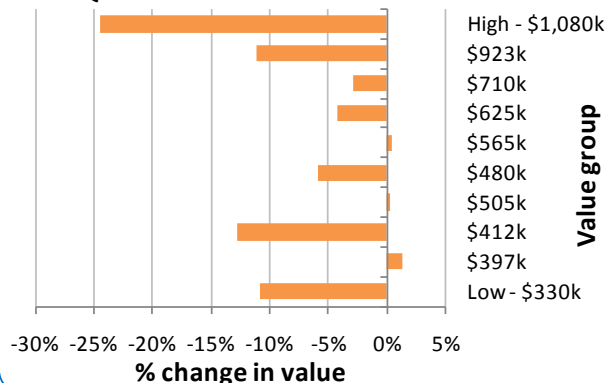

Property value change since the market low

House prices have been rising steadily since earlier this year when they reached their low. According to our house price index values across the main urban areas are now 5.4% higher than they were in April 2009. But these increases in value aren't occurring equally across the market. We've looked at each of the Territorial Local Authorities to see how house prices have changed in recent months from the top end of the market through to the bottom end.

Waimakariri District

Christchurch City

Ashburton District

Timaru District

Queenstown Lakes District

Dunedin City

Invercargill City