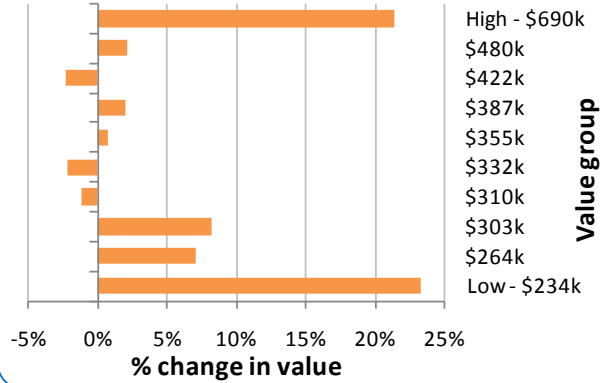

Franklin District