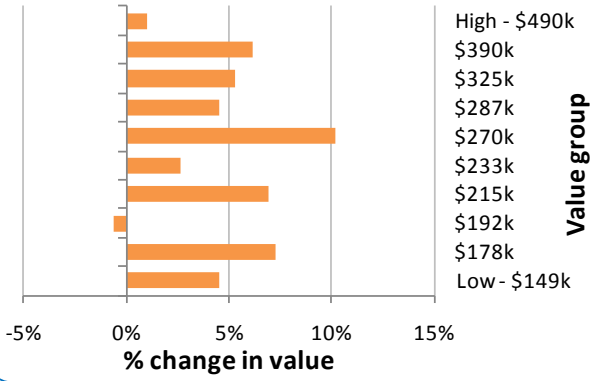

Dunedin City