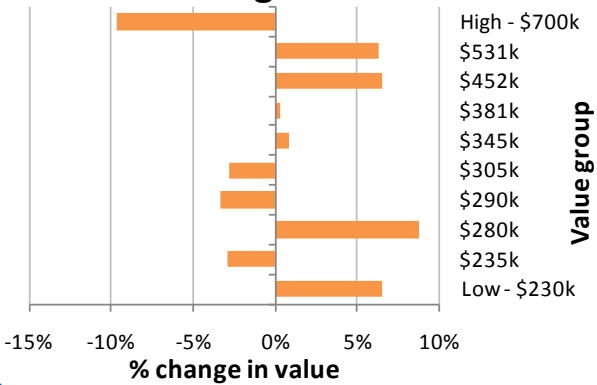

Marlborough District